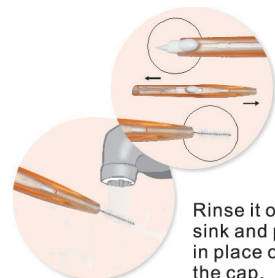

- Patented item
- A uniquely designed interdental brush with the ability to be used at different angles to make cleaning easier.
- With a replaceable brush head making it more economical and environmentally friendly.
- Complete with 5 brush heads and a smart travel case. Ideal for travelling.

IB304

IB306

- The push up brush is used for cleaning between the teeth, to stimulate gums and effectively remove plaques.
- The push down dental pick is used to pick away annoying food particles between the teeth.

• When not in use, push back in place for hygiene and safety.

How to use

To remove unwanted objects from between the teeth, slowly insert the interdental brush in

Gently brush between all your teeth several times to remove the food and plaque and massage gums.

Rinse it off in the sink and push back in place on cover the cap.