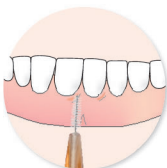

- Patented item
- A uniquely designed interdental brush with the ability to be used at different angles to make cleaning easier.
- With a replaceable brush head making it more economical and environmentally friendly.
- Complete with 5 brush heads and a smart travel case. Ideal for travelling.

IB304

IB306

- The push up brush is used for cleaning between the teeth, to stimulate gums and effectively remove plaques.
- The push down dental pick is used to pick away annoying food particles between the teeth.

• When not in use, push back in place for hygiene and safety.

How to use

To remove unwanted objects from between the teeth, slowly insert the interdental brush in

Gently brush between all your teeth several times to remove the food and plaque and massage gums.