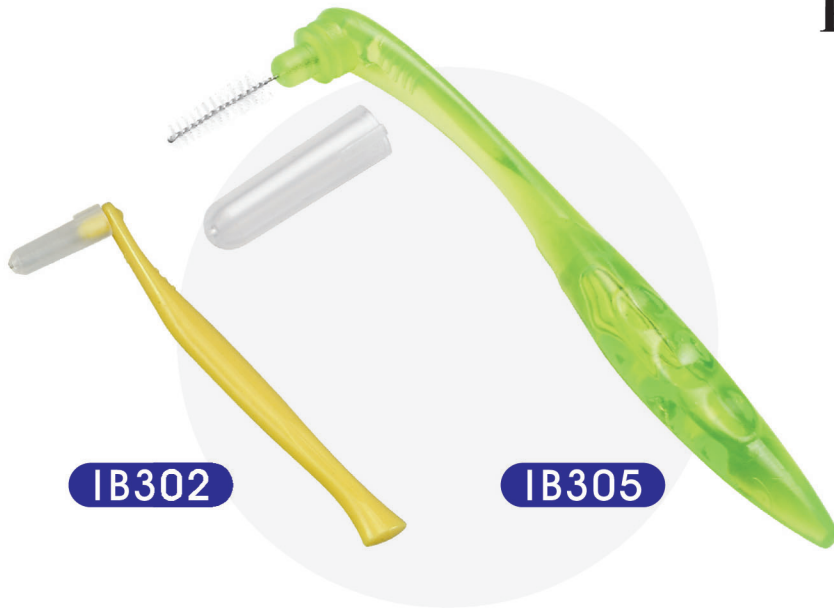

Caradent Oral Care

Specializing in Manufacturing and R&D

Easy / Efficient / Sanitary

IB302

IB305

- Its L shape design combined with its long handle makes it easy to reach and clean the back teeth, helping to prevent gum disease.
- The extra soft brush gives comfort when cleaning the teeth and massages the gums.
- Each brush comes with a cover to keep it hygienic when not in use.

- Patented item
- A uniquely designed interdental brush with the ability to be used at different angles to make cleaning easier.
- With a replaceable brush head making it more economical and environmentally friendly.
- Complete with 5 brush heads and a smart travel case. Ideal for travelling.

IB304

IB306

- The push up brush is used for cleaning between the teeth, to stimulate gums and effectively remove plaques.
- The push down dental pick is used to pick away annoying food particles between the teeth.