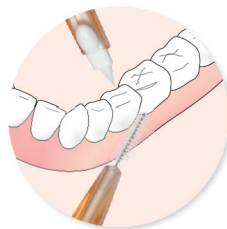

Caradent Oral Care

Specializing in Manufacturing and R&D

Easy / Efficient / Sanitary

IB302

IB305

- Its L shape design combined with its long handle makes it easy to reach and clean the back teeth, helping to prevent gum disease.
- The extra soft brush gives comfort when cleaning the teeth and massages the gums.
- Each brush comes with a cover to keep it hygienic when not in use.

- Patented item
- A uniquely designed interdental brush with the ability to be used at different angles to make cleaning easier.
- With a replaceable brush head making it more economical and environmentally friendly.
- Complete with 5 brush heads and a smart travel case. Ideal for travelling.

IB304

IB306

- The push up brush is used for cleaning between the teeth, to stimulate gums and effectively remove plaques.
- The push down dental pick is used to pick away annoying food particles between the teeth.