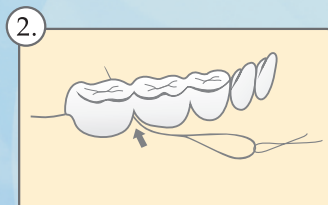

Brushes & Floss Threader

* Floss Threader

10pcs pack

* Brushes

IB301 6P

Usage Direction:

Take a 40cm section of floss and pull it through with the loop of threader.

Again pull the floss threader through the empty space under the teeth bridge to clean the part that cannot be reached by ordinary dental floss.