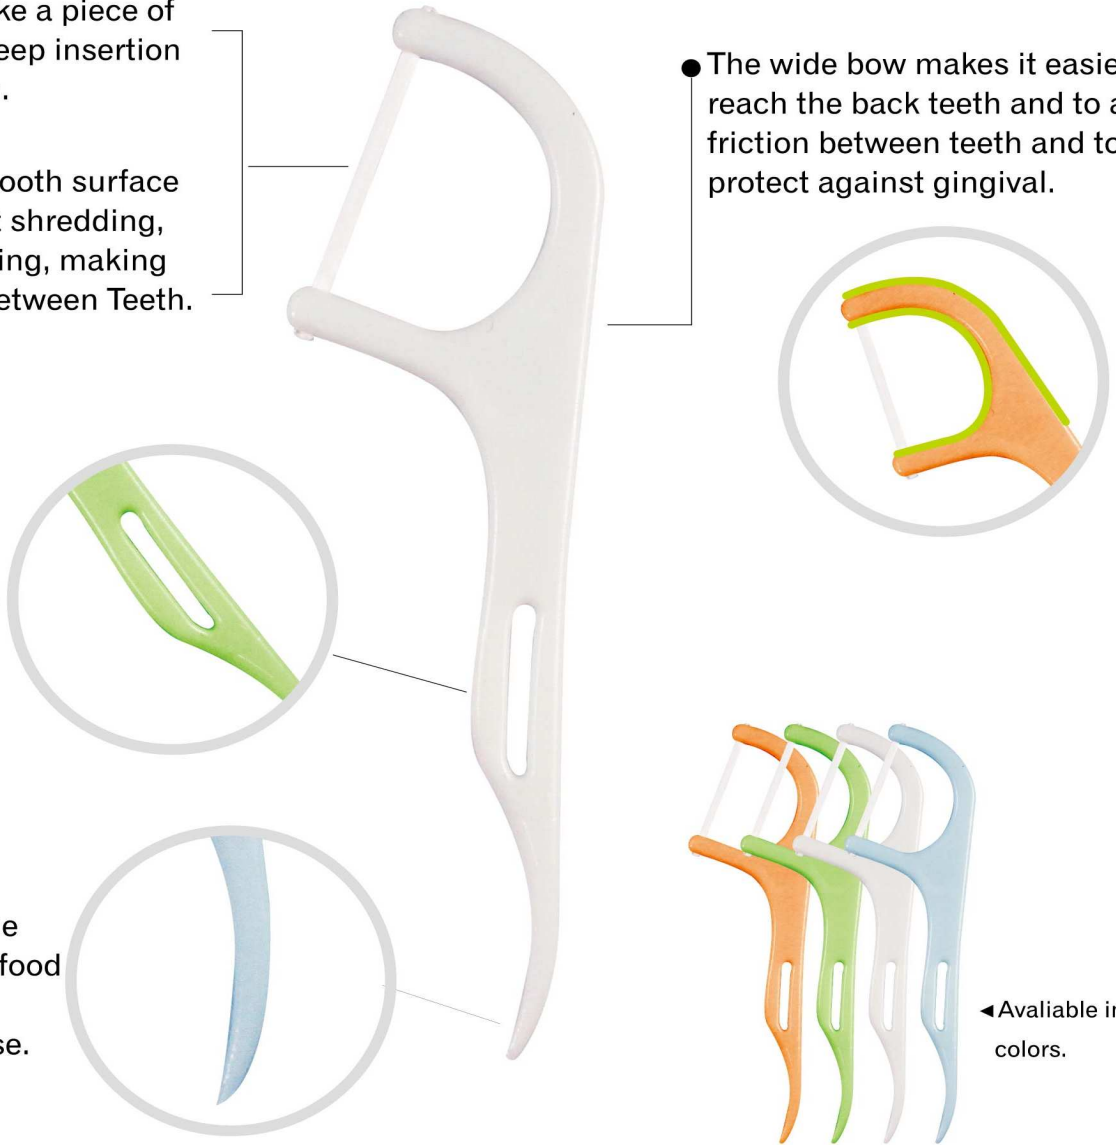

PTFE Floss Pick / Flosser

FP16

- The filament thin like a piece of paper, perfect for deep insertion between tight teeth.
- The unique fine smooth surface helps resist against shredding, snapping and sagging, making it easy to slide in-Between Teeth.

- The wide bow makes it easier to reach the back teeth and to avoid friction between teeth and to protect against gingival.

- Easy-grip handle with thumb pad for better control.

- The sharp end of the floss pick removes food particles, helping prevent gum disease.

◀ Available in most colors.

Character	Material	Conventional Floss	PTFE FLOSS
Filament count		Hundreds	One Flat Tape
Smooth		OK	Excellent
Shred		Yes	Non-shred
Strength		OK	Excellent
Lasting		OK	Long lasting